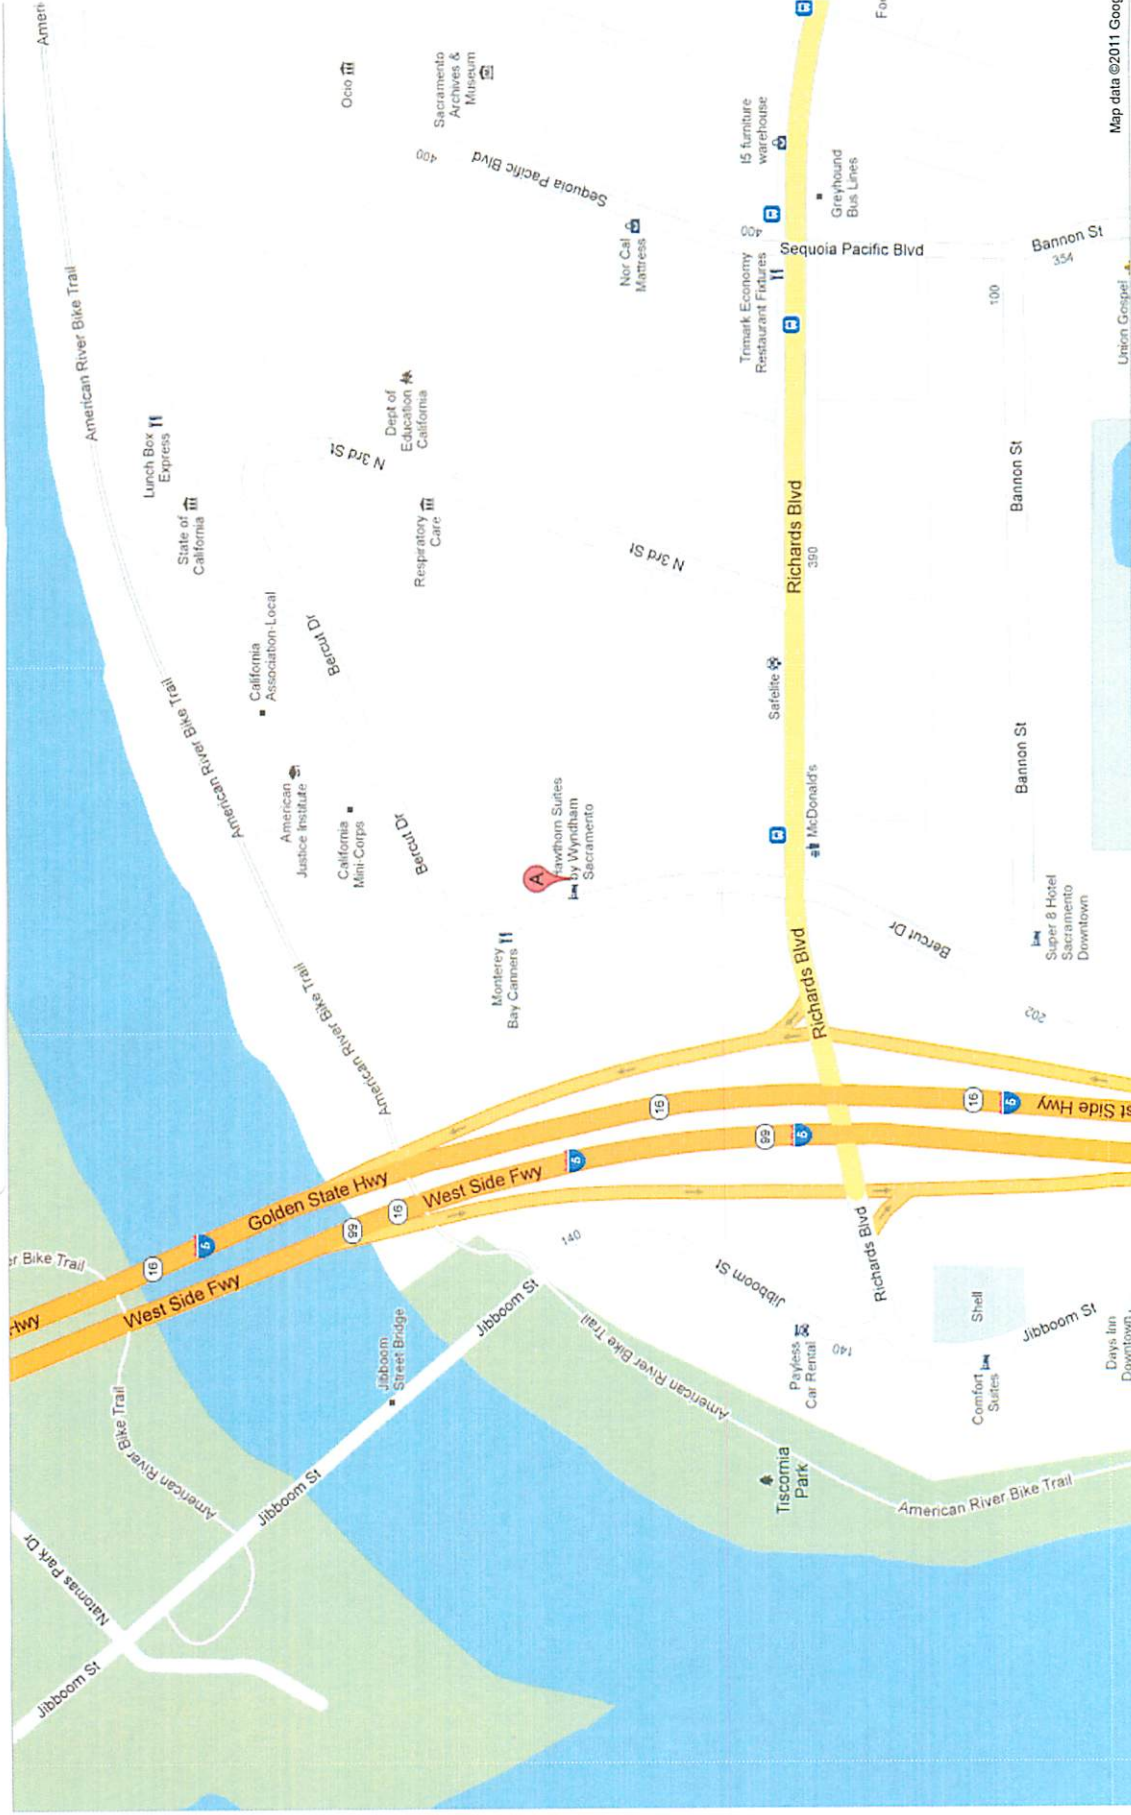

# Hawthorn Suites - Sacramento

321 Bercut Drive  
Sacramento, CA 95811

To see all the details that are visible on the screen, use the "Print" link next to the map.

Map data ©2011 Google